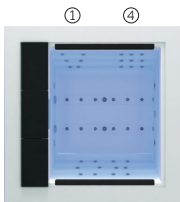

Water capacity (l): 975 liters

Weight: Empty 450 kg / Full 1.425 kg

6 colors

4 massages

② ③

① ② ③ ④

SHELL FINISHES (ACRYLIC COLORS)

White Silver Sterling Pearl Shadow Alba